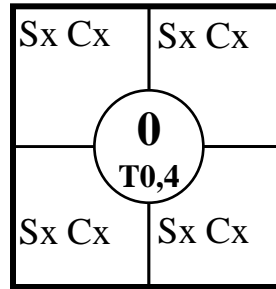

03045 Test run  
10/31/06

Tele14 EF is the reverse  
of others (Micron cable)

**B,F**

**11,12**

**5,6**

**B,F**

**11,12**

**8,9**