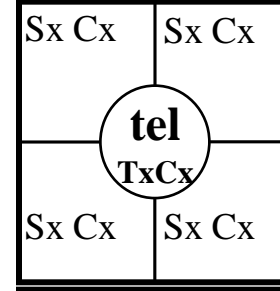

03045 Test run  
10/31/06

Tele14 EF is the reverse  
of others (Micron cable)

**B,F**

**11,12**

**5,6**

**B,F**

**11,12**

**8,9**