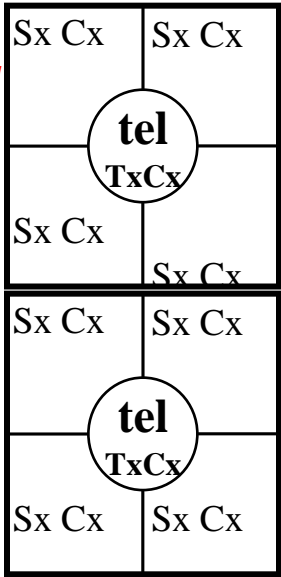

03045 Test run  
10/31/06

Tele14 EF is the reverse  
of others (Micron cable)

**B,F**

**11,12**

**5,6**

**B,F**

**11,12**

**8,9**