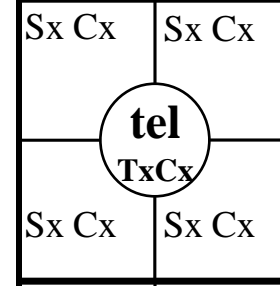

03045 Test run  
10/31/06

Tele14 EF is the reverse  
of others (Micron cable)

**B,F**

**11,12**

**5,6**

**B,F**

**11,12**

**8,9**