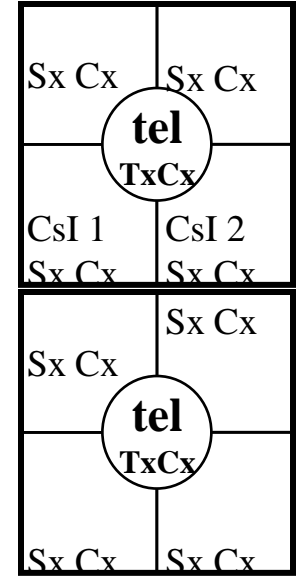

03045 Test run  
10/31/06

Tele14 EF is the reverse  
of others (Micron cable)

**B,F**

**11,12**

**5,6**

**B,F**

**11,12**

**8,9**