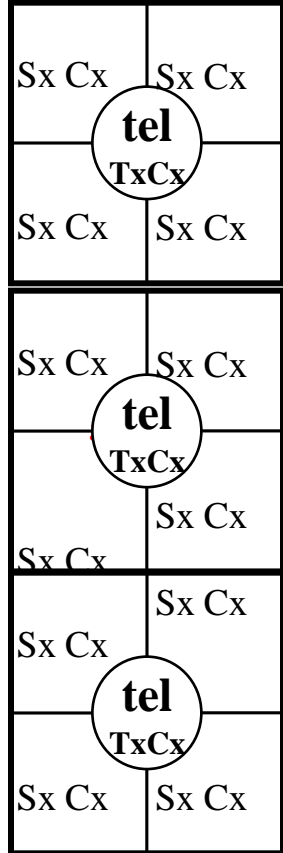

03045 Test run  
10/31/06

Tele14 EF is the reverse  
of others (Micron cable)

**B,F**

**11,12**

**5,6**

**B,F**

**11,12**

**8,9**