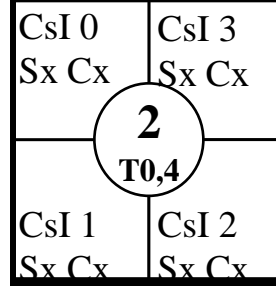

03045 Test run  
10/31/06

Tele14 EF is the reverse  
of others (Micron cable)

**B,F**

**11,12**

**5,6**

**B,F**

**11,12**

**8,9**