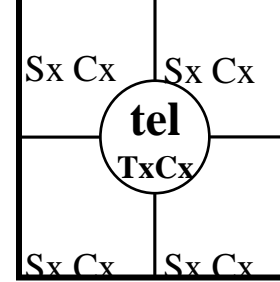

03045 Test run  
10/31/06

Tele14 EF is the reverse  
of others (Micron cable)

**B,F**

**11,12**

**5,6**

**B,F**

**11,12**

**8,9**