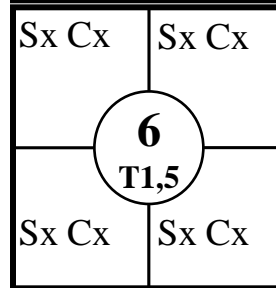

03045 Test run  
10/31/06

Tele14 EF is the reverse  
of others (Micron cable)

**B,F**

**11,12**

**5,6**

**B,F**

**11,12**

**8,9**