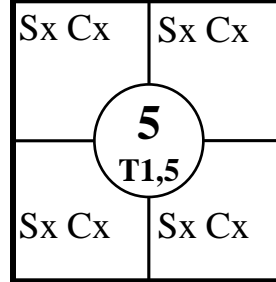

03045 Test run  
10/31/06

Tele14 EF is the reverse  
of others (Micron cable)

**B,F**

**11,12**

**5,6**

**B,F**

**11,12**

**8,9**