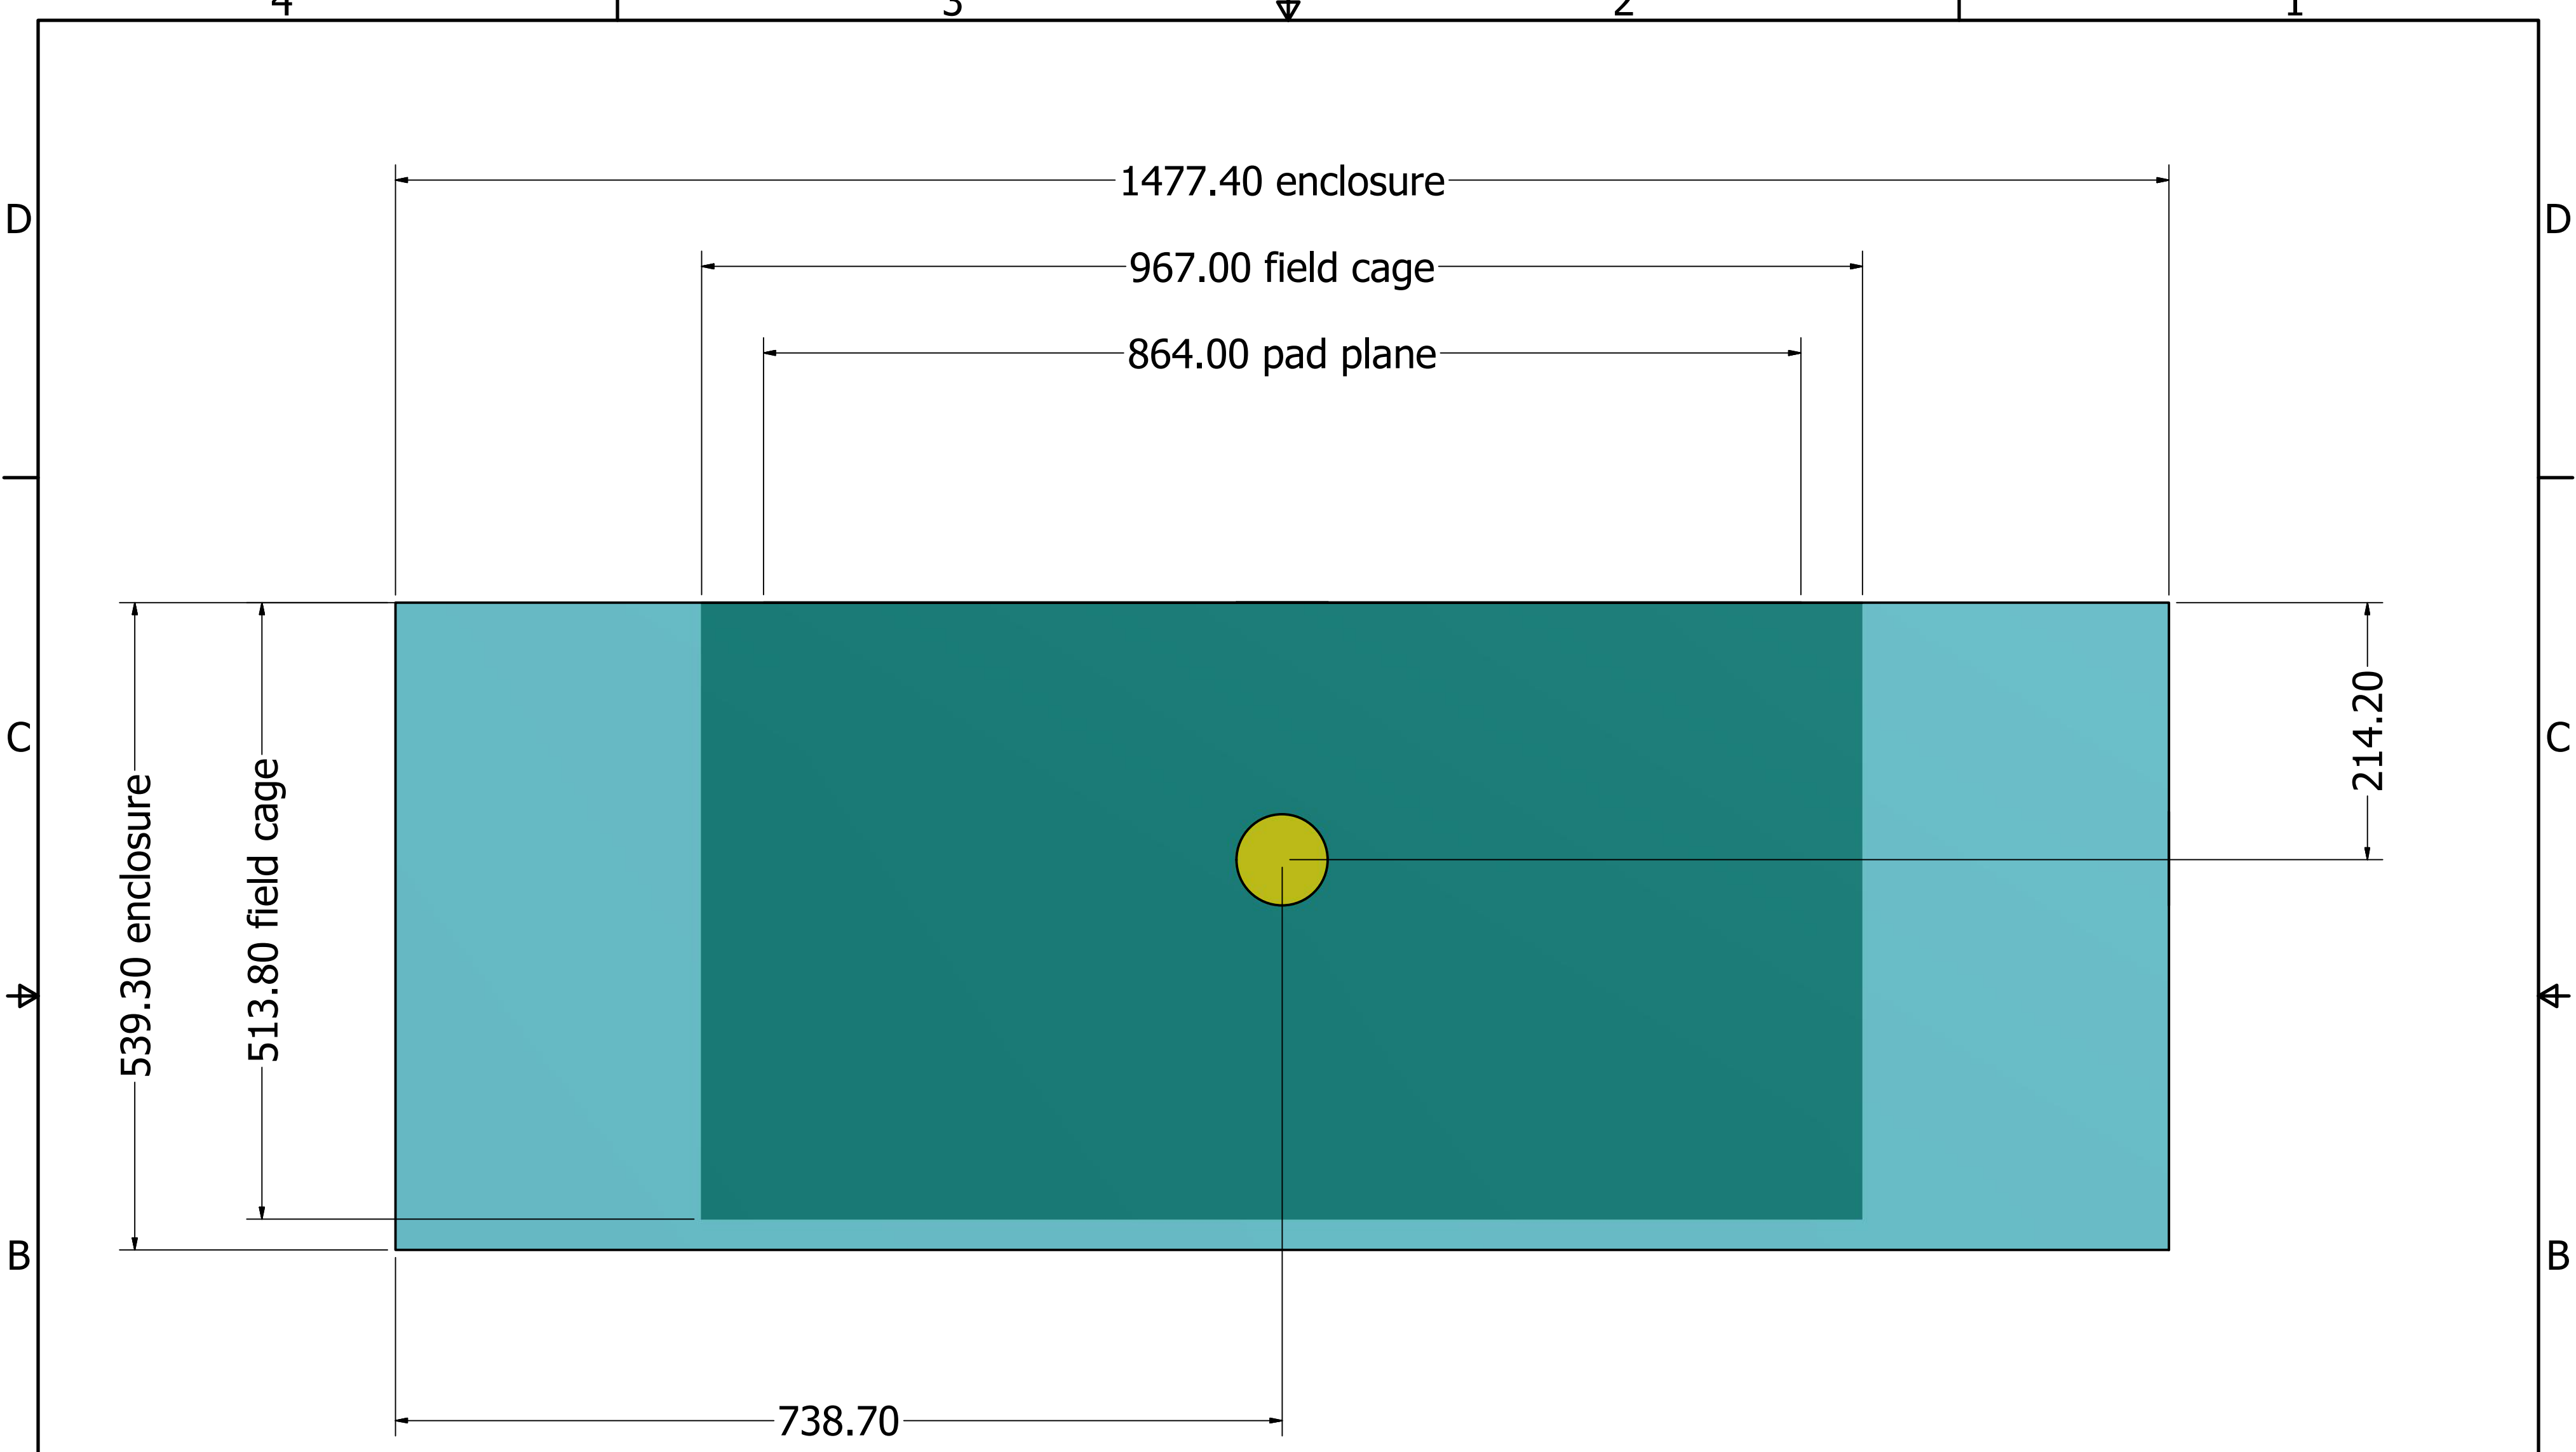

UNITS IN MM

LEGEND:

- light blue: enclosure
- green: field cage
- orange: pad plane (.09mm below top of enclosure)
- yellow circle: target location (not size)
- red circle: magnet location (not size)

DRAWN David	4/22/2014	TITLE Top View		
CHECKED				
QA				
MFG				
APPROVED		SIZE C	DWG NO enclosure drawings	REV
		SCALE	SHEET 1 OF 3	

PRODUCED BY AN AUTODESK EDUCATIONAL PRODUCT

PRODUCED BY AN AUTODESK EDUCATIONAL PRODUCT

UNITS IN MM

LEGEND:

- light blue: enclosure
- green: field cage
- orange: pad plane (.09mm below top of enclosure)
- yellow circle: target location (not size)
- red circle: magnet location (not size)

DRAWN David	4/22/2014	TITLE Front View		
CHECKED				
QA				
MFG				
APPROVED		SIZE C	DWG NO enclosure drawings	REV
		SCALE	SHEET 2 OF 3	

UNITS IN MM

LEGEND:

- light blue: enclosure
- green: field cage
- orange: pad plane (.09mm below top of enclosure)
- yellow circle: target location (not size)
- red circle: magnet location (not size)

DRAWN David	4/22/2014	TITLE Side View		
CHECKED				
QA				
MFG				
APPROVED		SIZE C	DWG NO enclosure drawings	REV
		SCALE	SHEET 3 OF 3	