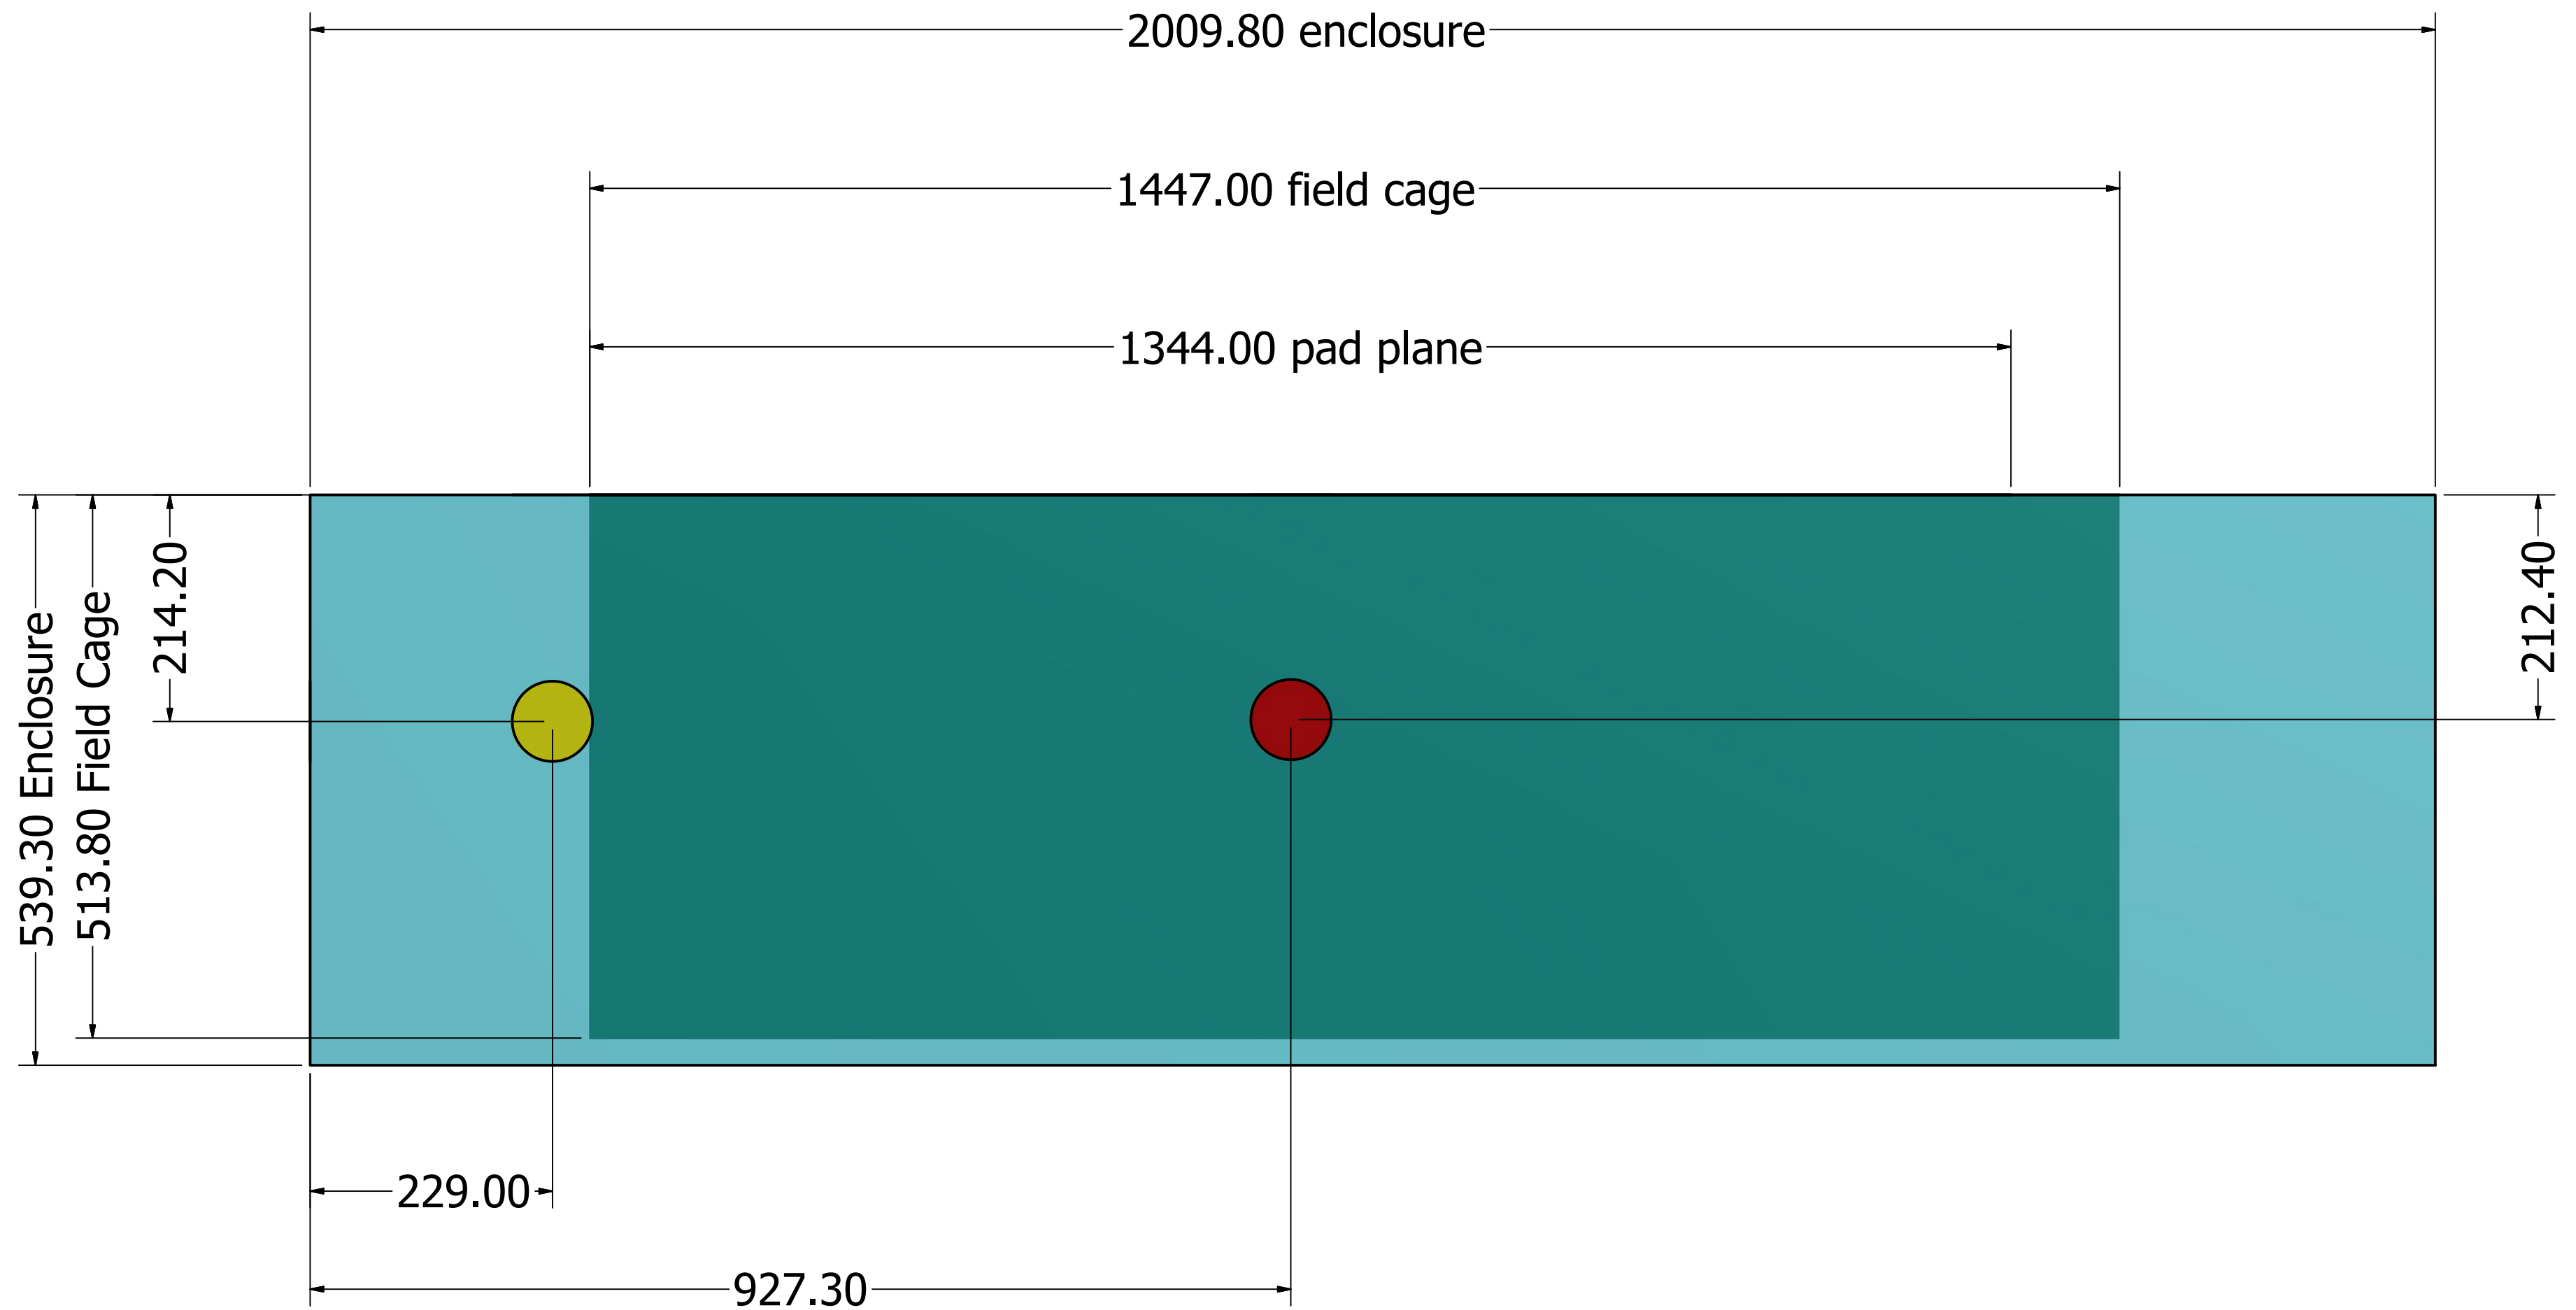

UNITS IN MM

LEGEND:

- light blue: enclosure
- green: field cage
- orange: pad plane (.09mm below top of enclosure)
- yellow circle: target location (not size)
- red circle: magnet location (not size)

DRAWN David	4/22/2014	TITLE Top View		
CHECKED				
QA				
MFG				
APPROVED		SIZE C	DWG NO enclosure drawings	REV
		SCALE	SHEET 1 OF 3	

PRODUCED BY AN AUTODESK EDUCATIONAL PRODUCT

PRODUCED BY AN AUTODESK EDUCATIONAL PRODUCT

UNITS IN MM

LEGEND:

- light blue: enclosure
- green: field cage
- orange: pad plane (.09mm below top of enclosure)
- yellow circle: target location (not size)
- red circle: magnet location (not size)

DRAWN David	4/22/2014	TITLE Front View		
CHECKED				
QA				
MFG				
APPROVED		SIZE C	DWG NO enclosure drawings	REV
		SCALE	SHEET 2 OF 3	

UNITS IN MM

LEGEND:

- light blue: enclosure
- green: field cage
- orange: pad plane (.09mm below top of enclosure)
- yellow circle: target location (not size)
- red circle: magnet location (not size)

DRAWN David	4/22/2014	TITLE Side View		
CHECKED				
QA				
MFG				
APPROVED		SIZE C	DWG NO enclosure drawings	REV
		SCALE	SHEET 3 OF 3	